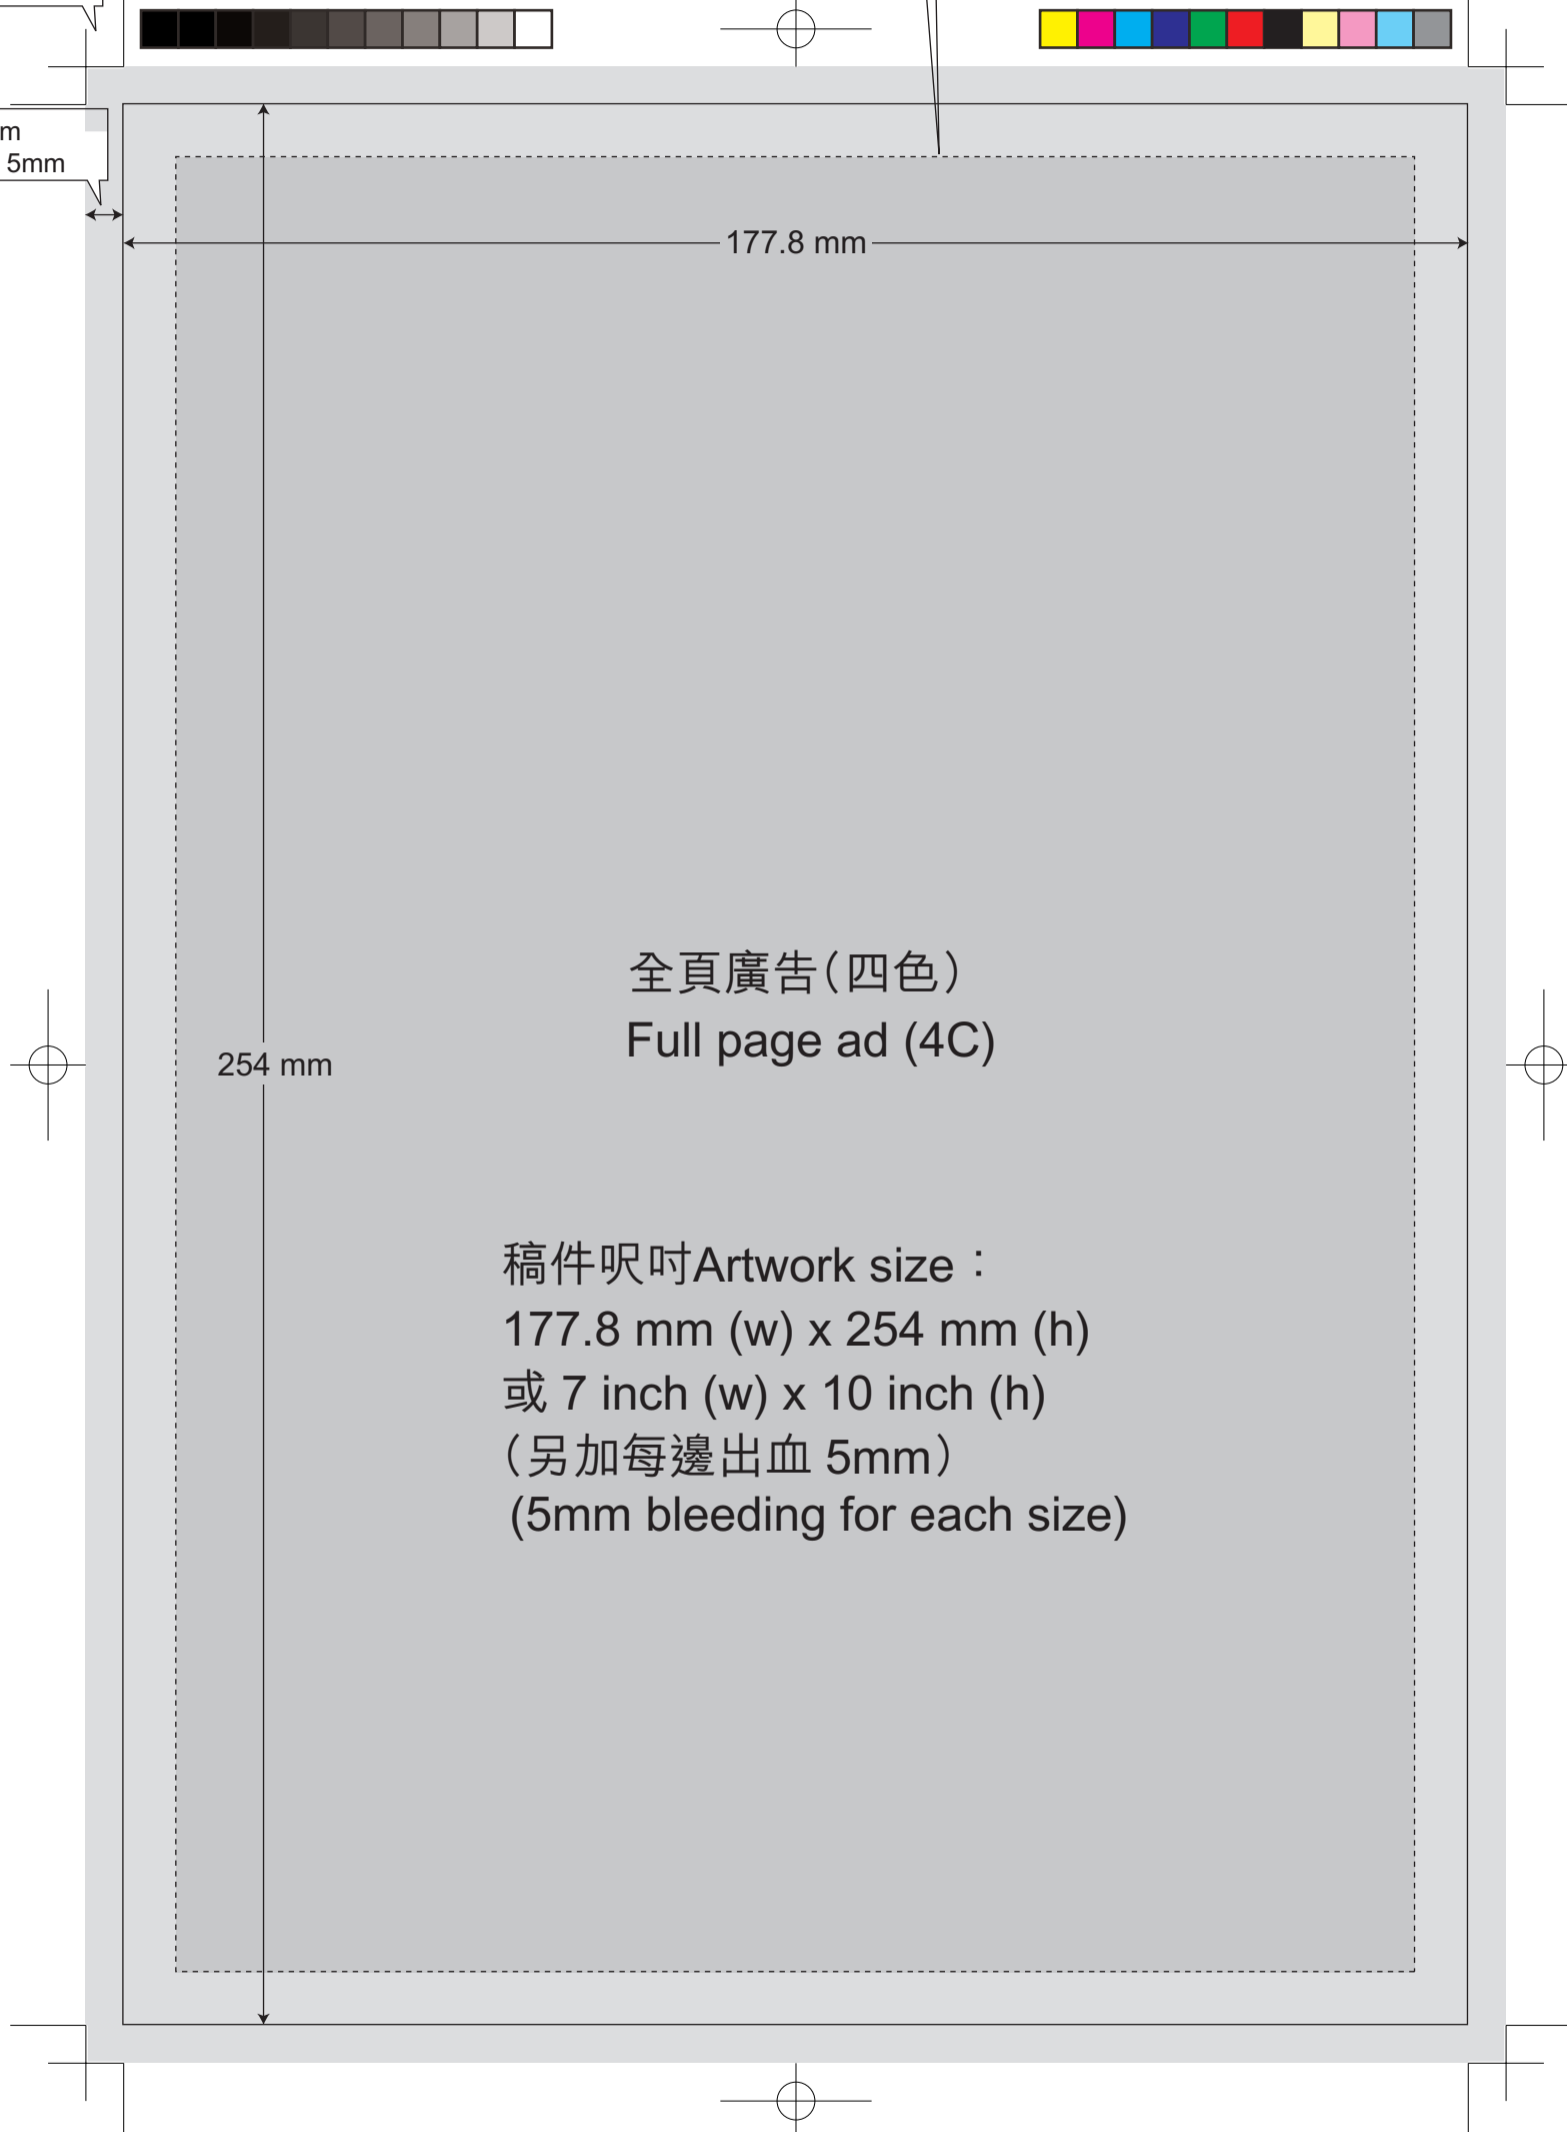

角線必需選此模式  
Crop mark must  
be in this format

Type area (安全範圍)  
文字及圖案編排於裁切線內 7mm 為限，  
避免膠裝時被裁走或掩蓋。  
To avoid characters and main graphics  
being cut when perfect binding, 7mm  
safe area is advised.

出血 5 mm  
Bleeding 5mm

來稿須知 Specification for artwork :

Photoshop - 300 dpi, CMYK

Illustrator - CMYK，嵌入所有連結檔案或附上個別連結檔案(300 dpi)，將所有文字轉為外框

embed all linked files or attach separate linked file (300dpi) and convert all characters to path

PDF - 印刷品質(包括所有印表機標記 + 出血 5mm)

Press quality (include all marks + bleeding 5mm)